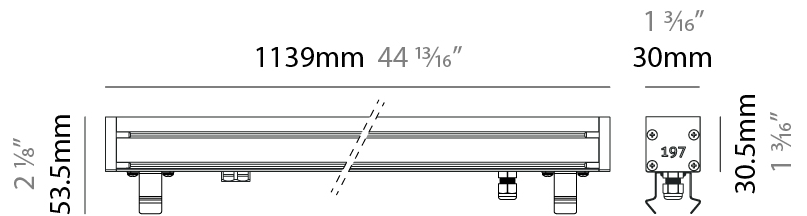

SLASH 30 RECESSED

E12I0054-

base number   Color   Lens
Temperature   Options

1. To build a product code in our configurator select the specify button on the base model # product page
2. To build a manual product code on this datasheet choose from the options listed below in blue font and add the suffix to the base model #

GENERAL

Series: Slash 30
Brand: Unonovesette
Division: Exterior
Mounting Type: Recessed
Mounting Location: In-Ground
Subcategory: Wallwash

PHYSICAL

Shape: Rectangle
Length (mm): 1139
Length (in): 44 ¹³/₁₆"
Width (mm): 30
Width (in): 1 ³/₁₆"
Height (mm): 53.5
Height (in): 2 ¹/₈"
Light Distribution: Adjustable / Direct
Diffuser: Extra clear tempered 6mm
Fixture Finish: ANA
Fixture Material: Extruded Aluminum
Cable Details: IP68 30cm Cable with Easy Lock system

ELECTRICAL

Lamp Type: LED
Input Wattage (W): 30.5
Total Output Wattage (W): 23.88
Dimming: Non-Dimmable
Driver Included: No
Driver Location: Remote
Driver Type: Constant Voltage - Universal
Driver Class: Class 2
Input Voltage (V): 120 - 277
Output Voltage (V): 24
Upon Request: Phase Dimming (120Vac only) / 0-10V Dimming

LED

Color Temperature (°K): 2200 / 2700 / 3000 / 4000
Max. Delivered Lumen (lm): 2520 (3000K)
CRI: >90 CRI
Lamp Life (hrs): 100000

OPTICAL

Optic°: 12 / 21 / 31 / 46 / 13x36
Adjustability: Tilt ±20°

RATINGS AND CERTIFICATIONS

Certified By: Certified for North American Standards
IP rating: IP67
IK Rating: IK06