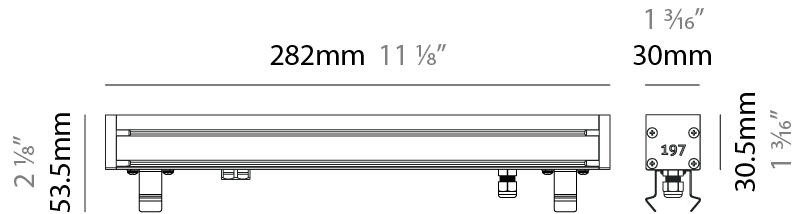

E12I0049- -

base number   Color   Lens
Temperature   Options

1. To build a product code in our configurator select the specify button on the base model # product page
2. To build a manual product code on this datasheet choose from the options listed below in blue font and add the suffix to the base model #

GENERAL

Series: Slash 30
Brand: Unonovesette
Division: Exterior
Mounting Type: Recessed
Mounting Location: In-Ground
Subcategory: Wallwash

PHYSICAL

Shape: Rectangle
Length (mm): 282
Length (in): 11 1/8
Width (mm): 30
Width (in): 1 3/16
Height (mm): 53.5
Height (in): 2 1/8
Light Distribution: Adjustable / Direct
Weight (kg): 0.46
Weight (lbs): 1.014
Diffuser: Extra clear tempered 6mm
Fixture Finish: ANA
Fixture Material: Extruded Aluminum
Cable Details: IP68 30cm Cable with Easy Lock system

ELECTRICAL

Lamp Type: LED
Input Wattage (W): 16
Total Output Wattage (W): 12.5
Dimming: 0-10V Dimming
Driver Included: No
Driver Location: Remote
Driver Type: Constant Voltage - Universal
Driver Class: Class 2
Housing: ENCP9
Input Voltage (V): 120 - 277
Output Voltage (V): 24
Upon Request: Phase Dimming (120Vac only)

LED

Color Temperature (°K): 2200 / 2700 / 3000 / 4000
Max. Delivered Lumen (lm): 1140 (3000K)
CRI: >90 CRI
Lamp Life (hrs): 100000

OPTICAL

Optic°: 12 / 21 / 31 / 46 / 13x36
Adjustability: Tilt ±20°

RATINGS AND CERTIFICATIONS

Certified By: Certified for North American Standards
IP rating: IP67
IK Rating: IK06