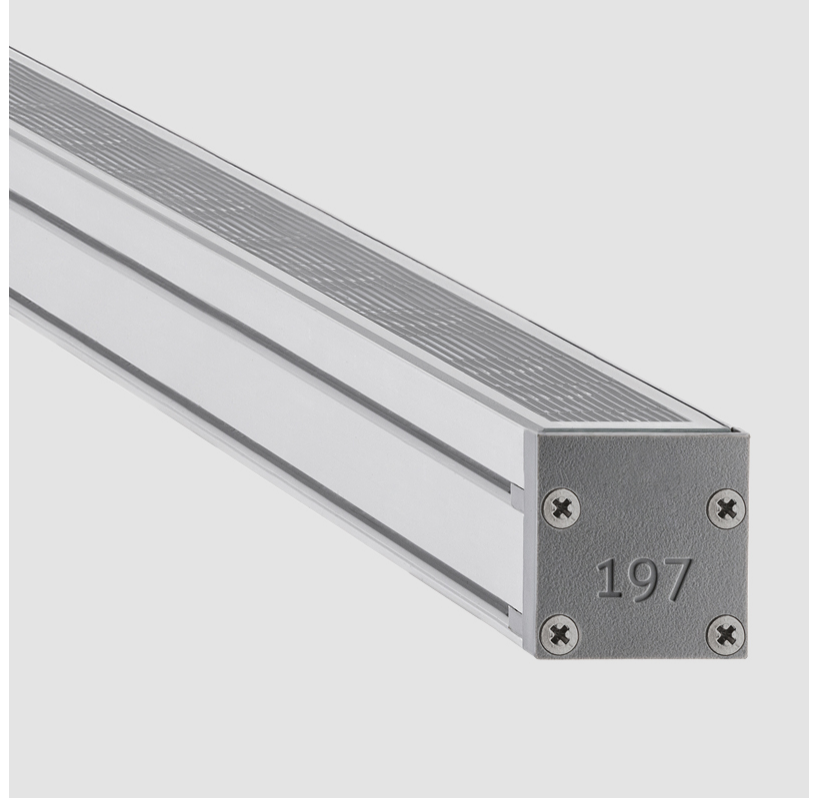

SLASH 30 RECESSED

E12I0061- _____ - _____

base number   Color   Lens
Temperature   Options

1. To build a product code in our configurator select the specify button on the base model # product page
2. To build a manual product code on this datasheet choose from the options listed below in blue font and add the suffix to the base model #

GENERAL

Series: Slash 30
Brand: Unonovesette
Division: Exterior
Mounting Type: Recessed
Mounting Location: In-Ground
Subcategory: Wallwash

PHYSICAL

Shape: Rectangle
Length (mm): 853
Length (in): 33 3/16
Width (mm): 30
Width (in): 1 3/16
Height (mm): 53.5
Height (in): 2 1/8
Light Distribution: Adjustable / Direct
Diffuser: Extra clear tempered 6mm
Fixture Finish: ANA
Fixture Material: Extruded Aluminum
Cable Details: IP68 30cm Cable with Easy Lock system

ELECTRICAL

Lamp Type: LED
Input Wattage (W): 25.43
Total Output Wattage (W): 19.87
Dimming: Non-Dimmable
Driver Included: No
Driver Location: Remote
Driver Type: Constant Voltage - Universal
Driver Class: Class 2
Input Voltage (V): 120 - 277
Output Voltage (V): 24
Upon Request: Phase Dimming (120Vac only) / 0-10V Dimming

LED

Color Temperature (°K): 2200 / 2700 / 3000 / 4000
Max. Delivered Lumen (lm): 1170 (3000K)
CRI: >90 CRI
Lamp Life (hrs): 100000

OPTICAL

Optic°: 12 / 21 / 31 / 46 / 13x36
Adjustability: Tilt ±20°

RATINGS AND CERTIFICATIONS

Certified By: Certified for North American Standards
IP rating: IP67
IK Rating: IK06