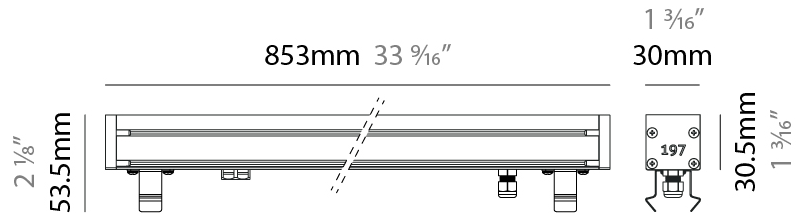

SLASH 30 RECESSED

E12I0061- _____ - _____

base number   Color   Lens
Temperature   Options

1. To build a product code in our configurator select the specify button on the base model # product page
2. To build a manual product code on this datasheet choose from the options listed below in blue font and add the suffix to the base model #

GENERAL

Series: Slash 30
Brand: Unonovesette
Division: Exterior
Mounting Type: Recessed
Mounting Location: In-Ground
Subcategory: Wallwash

PHYSICAL

Shape: Rectangle
Length (mm): 853
Length (in): 33 3/16
Width (mm): 30
Width (in): 1 3/16
Height (mm): 53.5
Height (in): 2 1/8
Light Distribution: Adjustable / Direct
Diffuser: Extra clear tempered 6mm
Fixture Finish: ANA
Fixture Material: Extruded Aluminum
Cable Details: IP68 30cm Cable with Easy Lock system

ELECTRICAL

Lamp Type: LED
Input Wattage (W): 25.43
Total Output Wattage (W): 19.87
Dimming: Non-Dimmable
Driver Included: No
Driver Location: Remote
Driver Type: Constant Voltage - Universal
Driver Class: Class 2
Input Voltage (V): 120 - 277
Output Voltage (V): 24
Upon Request: Phase Dimming (120Vac only) / 0-10V Dimming

LED

Color Temperature (°K): 2200 / 2700 / 3000 / 4000
Max. Delivered Lumen (lm): 1170 (3000K)
CRI: >90 CRI
Lamp Life (hrs): 100000

OPTICAL

Optic°: 12 / 21 / 31 / 46 / 13x36
Adjustability: Tilt ±20°

RATINGS AND CERTIFICATIONS

Certified By: Certified for North American Standards
IP rating: IP67
IK Rating: IK06