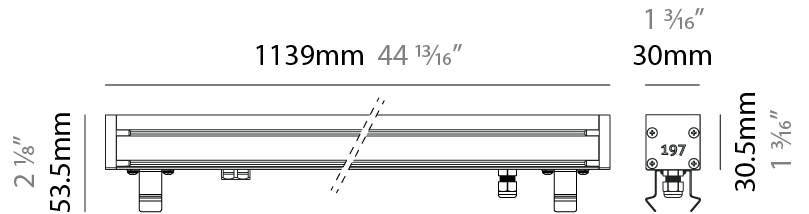

SLASH 30 RECESSED

E12I0055-

base number   Color   Lens
Temperature   Options

1. To build a product code in our configurator select the specify button on the base model # product page
2. To build a manual product code on this datasheet choose from the options listed below in blue font and add the suffix to the base model #

GENERAL

Series: Slash 30
Brand: Unonovesette
Division: Exterior
Mounting Type: Recessed
Mounting Location: In-Ground
Subcategory: Wallwash

PHYSICAL

Shape: Rectangle
Length (mm): 1139
Length (in): 44 ¹³/₁₆"
Width (mm): 30
Width (in): 1 ³/₁₆"
Height (mm): 53.5
Height (in): 2 ¹/₈"
Light Distribution: Adjustable / Direct
Diffuser: Extra clear tempered 6mm
Fixture Finish: ANA
Fixture Material: Extruded Aluminum
Cable Details: IP68 30cm Cable with Easy Lock system

ELECTRICAL

Lamp Type: LED
Input Wattage (W): 64
Total Output Wattage (W): 50
Dimming: Non-Dimmable
Driver Included: No
Driver Location: Remote
Driver Type: Constant Voltage - Universal
Driver Class: Class 2
Input Voltage (V): 120 - 277
Output Voltage (V): 24
Upon Request: Phase Dimming (120Vac only) / 0-10V Dimming

LED

Color Temperature (°K): 2200 / 2700 / 3000 / 4000
Max. Delivered Lumen (lm): 4560 (3000K)
CRI: >90 CRI
Lamp Life (hrs): 100000

OPTICAL

Optic°: 12 / 21 / 31 / 46 / 13x36
Adjustability: Tilt ±20°

RATINGS AND CERTIFICATIONS

Certified By: Certified for North American Standards
IP rating: IP67
IK Rating: IK06